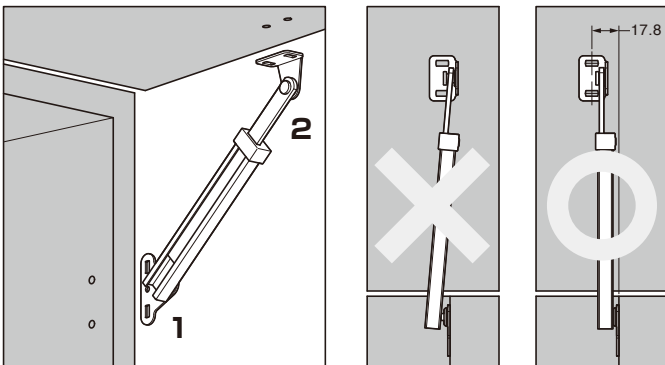

Reference figure/diagram

Example using single knuckle hinge

Example using concealed hinge

CAUTION

- The stay shown in the diagram is L-195-JC-A.
- Please use this stay as a single item. (Double use may result in a difference in operation between the two stays.)
- Adjust installing position according to desired angle of flap opening.

Installation Procedure

CAUTION

- Installing the product using mistaken measurements will not only result in loss of correct function, such as the flap not closing, but may cause damage to the product and to the hinge.
- Please ensure correct horizontal and vertical angles when designing the cabinet or flap.
- When installing the product to the side panel or flap please ensure correct vertical angle.
- Do not apply excessive force when opening and closing the flap, such as attempting to open the flap further than the fully open position or using excessive force to close the flap.
- Never attempt to dismantle or modify this product.
- If the product becomes dirty, please wipe it with a neutral detergent diluted with water. Do not use volatile cleaners, such as alcohol or thinner, as these will damage the surface finish of the product.