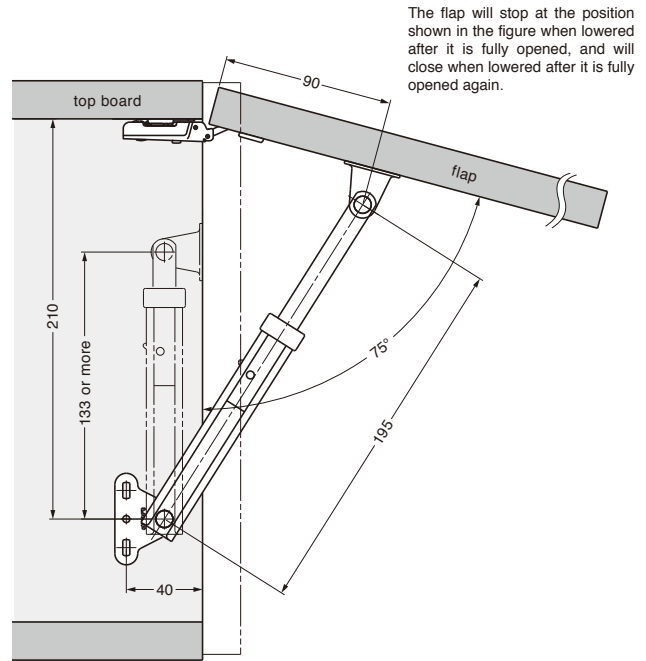

Reference figure/diagram

Example using single knuckle hinge

Example using concealed hinge

CAUTION

- The stay shown in the diagram is L-195-JC-A.
- Please use this stay as a single item. (Double use may result in a difference in operation between the two stays.)
- Adjust installing position according to desired angle of flap opening.