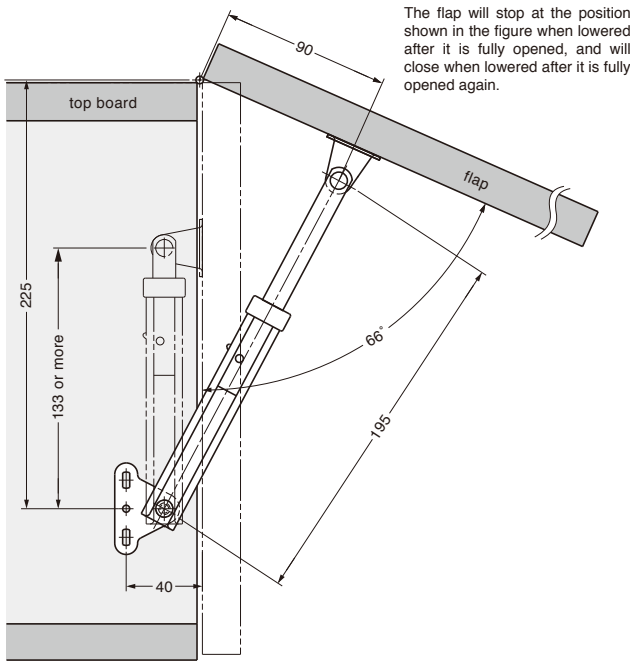

Reference figure/diagram

Example using single knuckle hinge

Example using concealed hinge

CAUTION

- The stay shown in the diagram is L-195-JC-A.
- Please use this stay as a single item. (Double use may result in a difference in operation between the two stays.)
- Adjust installing position according to desired angle of flap opening.